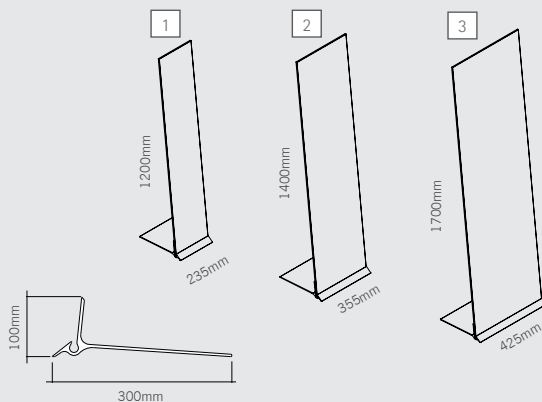

portaoggetti ad altezza regolabile, adatto per esporre gadget e materiale promozionale

ablage höhenverstellbar, für kleine produkte und objekte

trays: height-adjustable for small products and objects