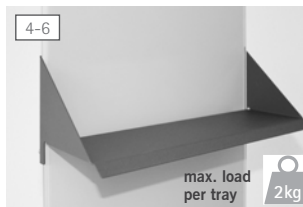

portaoggetti ad altezza regolabile, adatto per esporre gadget e materiale promozionale

ablage höhenverstellbar, für kleine produkte und objekte

trays: height-adjustable for small products and objects